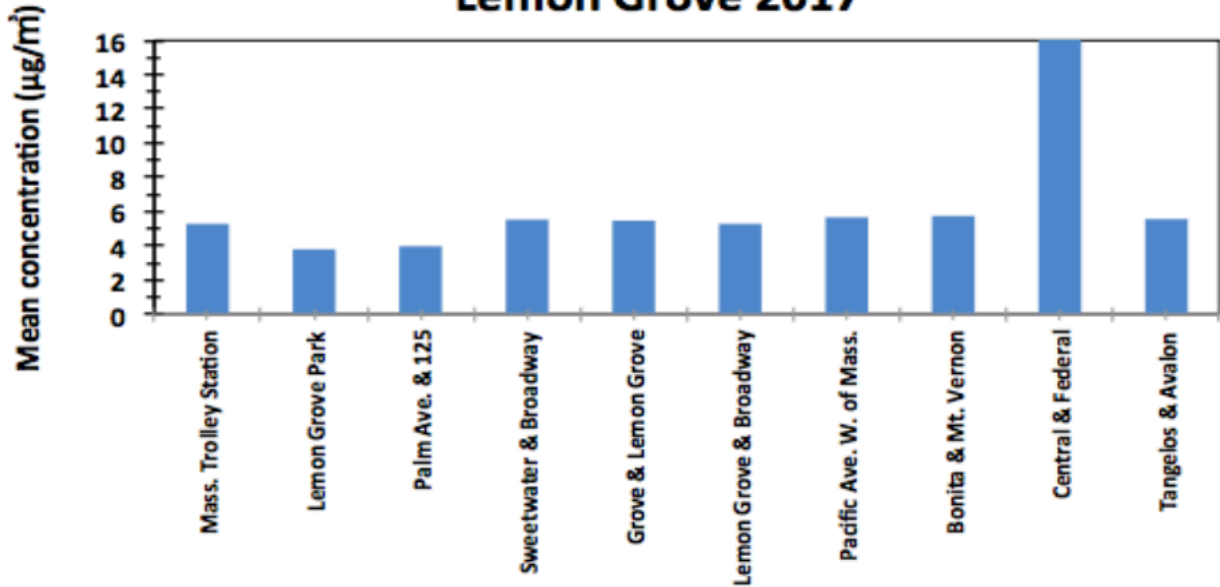

Continuous PM<sub>2.5</sub> Hotspot Locations

## Lemon Grove 2017

Continuous PM<sub>2.5</sub> Hotspot Locations